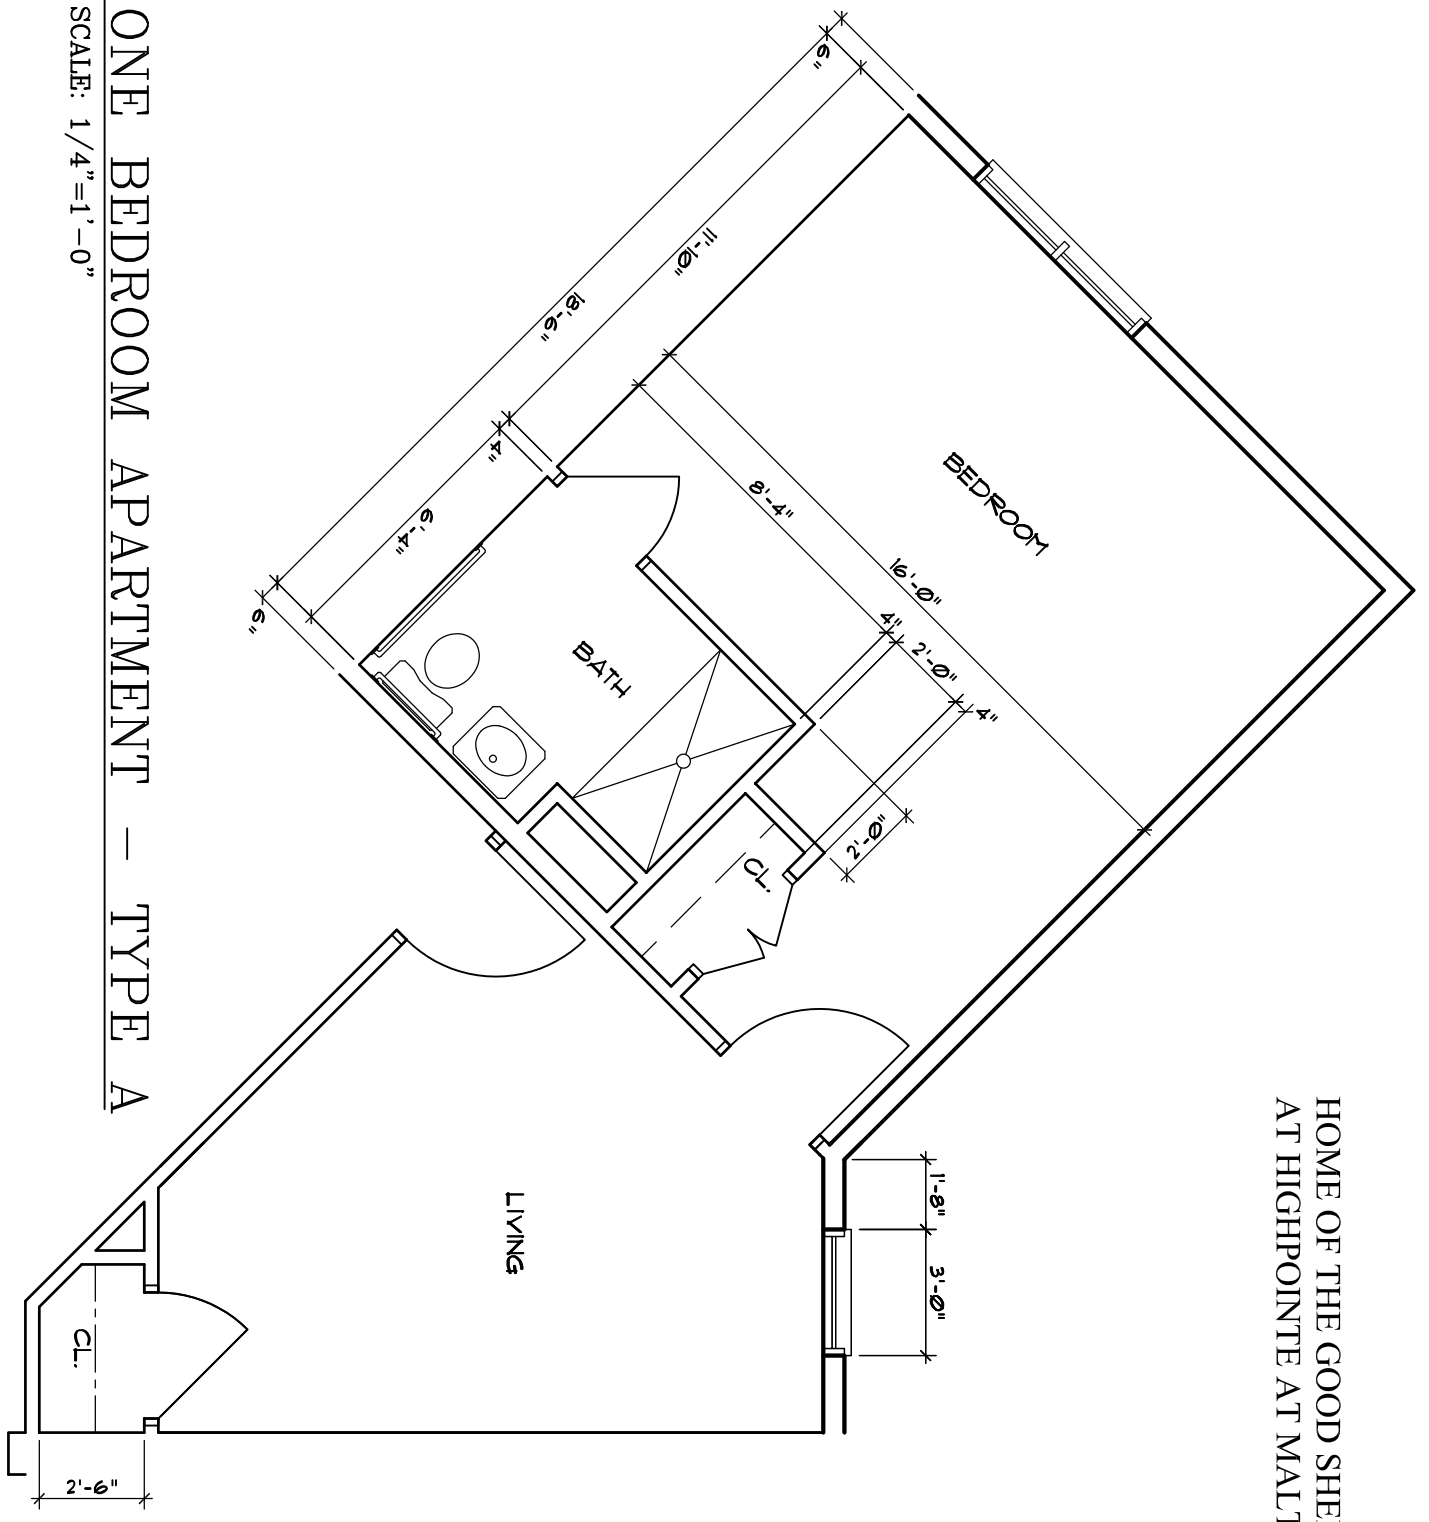

HOME OF THE GOOD SHEPHERD
AT HIGHPOINTE AT MALTA

ONE BEDROOM APARTMENT - TYPE A

SCALE: 1/4"=1'-0"